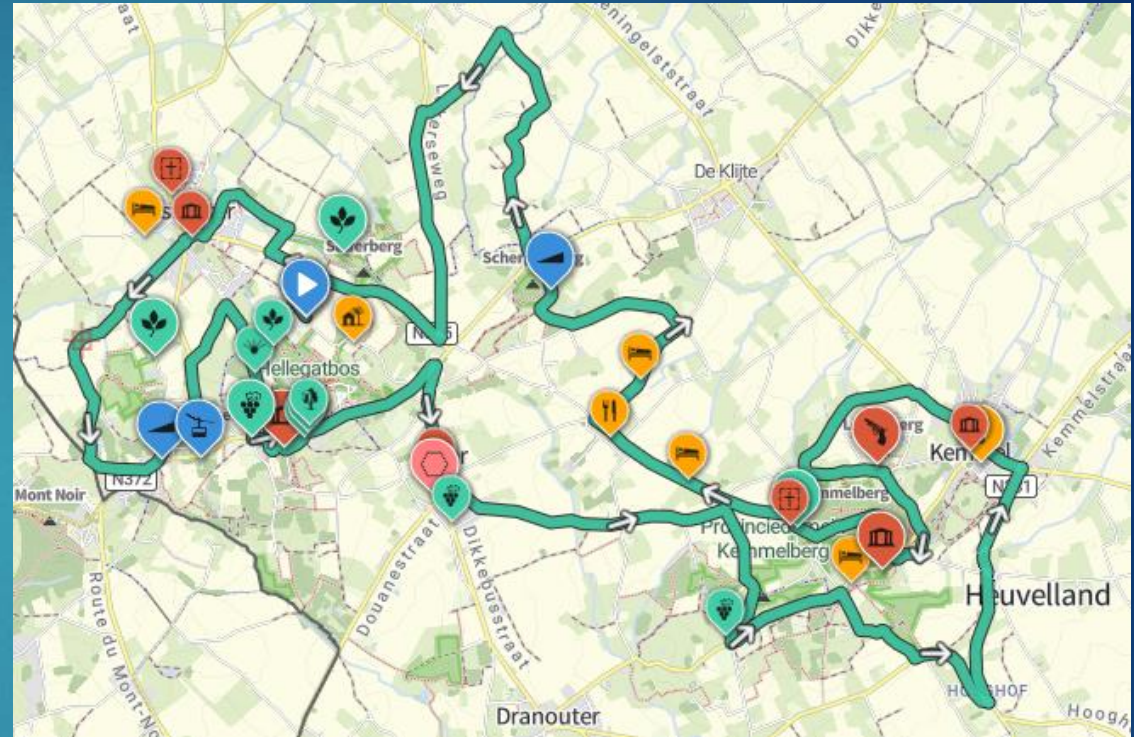

- ▶ Na 69km Kemmel
- ▶ Wielercafé Boutique
- ▶ Foodbar A'laise
- ▶ Woning op 7km

# Zondag 26/04/2026

- ▶ Rit leper 81,5 km
- ▶ 600 hm
- ▶ Tussenstop te bepalen
- ▶ Passage wielercafé Boutique op de terugweg
- ▶ <https://www.routeyou.com/nl-be/route/view/12203771/racefietsroute/tthz-heuvelland-81-5>

# Zondag 26/04/2026

- ▶ 4 Hellingenroute
- ▶ 31 km
- ▶ 530 hm

- ▶ <https://www.routeyou.com/nl-be/route/view/14261651/fietsroute/tthz-heuvelland-4-hellingen-31>